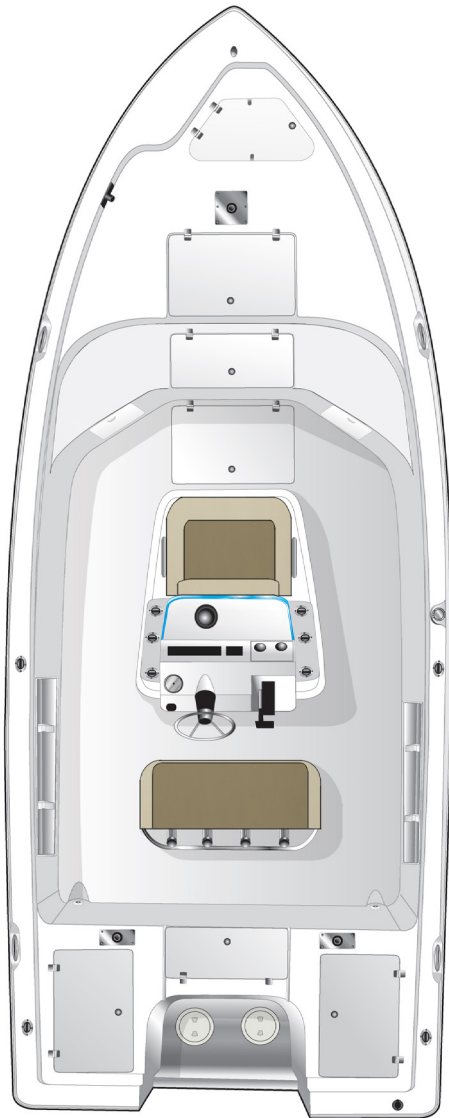

2020 Sailfish 2100 BB Specifications

02/20/2020

SPECIFICATIONS

LOA Hull Only.....	21' 0"
Length Rigged.....	23' 0"
Beam	8' 6"
Fuel Capacity	63 gal.
Approx. Rigged Weight..	3,625 lbs.
Max. HP Single.....	200hp
Draft - Hull.....	13"
Deadrise.....	18°
Battery Capacity	4
Rod Holders (Standard)	14
Bridge Clearance.....	5' 5"

STANDARD FEATURES

Boat

- Anchor Locker
- Built In Rigging Tubes (From Bilge to Helm with pull tapes)
- Carbon Fiber & Kevlar® Reinforced Deck & Hull
- Closed Cell Foam Flotation
- Deluxe Console
- Exclusive Dot Matrix Non-Skid Flooring
- Hydraulic Steering w/ Tilt SST Steering Wheel w/ Power Knob
- Mercury Verado Fuel Filter / Water Separator
- Recessed SST Cup Holders (1)
- SailTech Composite Full Length Transom
- SailTech Foam Filled Fiberglass Stringer System
- Yamaha 10 Micron Fuel Filter / Water Separator w/ SST Base

Electrical

- 12 Volt DC Accessory Plug
- Accessory Switch Panel w/ Circuit Breakers
- Compass
- Dual Battery Switch
- Electric Horn
- Full Digital Instrumentation
- Fully NEMA Compliant
- LED Interior Cockpit Lighting
- LED Navigational Bow & Anchor Light

Fishing

- Baitwell (20 gal. Aft)
- Built-In Tackle Storage (2 Forward)
- Insulated Bow Fish Box (5') - Drains Overboard
- Release Livewell (30 gal. Port Aft)

Hardware

- Flush Mount Hinges, Latches & Deck Plates
- Heavy Duty SST Bow & Stern Eyes
- Heavy Duty SST Rub Rail
- Marine Grade SST Hardware
- Sailfish Engraved Transom Plate